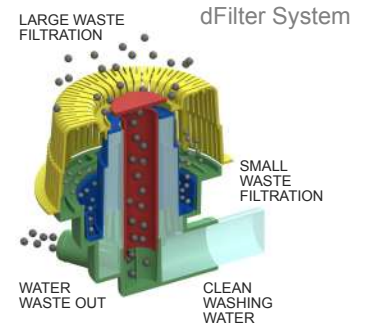

TOPLINE

The **premium dishwasher** icon, reliable and robust, easy to use.
Made out of solid inox stainless steel 304.
Excellent washing results with classic and high level design.

 adler

main

- **LED digital buttons interface with multifunction display**
- **double skin insulated wall and door**
- **fully molded tank with inox surface filters**
- **soft door opening**
- **peristaltic rinse aid dispenser**
- **thermostop option available**
- **automatic water drain and cleaning cycle**
- **autodiagnostic with error codes**
- **dFilter system**

AT60

undercounter tray - dishwasher

600 x 400 mm
500 x 500 mm

400 mm

120-180-240 sec

30 racks/h

1,7 L

230V/400V
15A/9,6A
3,4Kw/6,6Kw

tech

Tank capacity	24 L
Boiler capacity	7 L
Wash pump power	0.75 hp / 0,55 Kw
Tank element	2,8 Kw
Boiler element	2,8 - 6 kW 400V
Standard included	

Inlet water pressure	2 - 4 bar
Inlet water temperature	55 °C
Final rinse temperature	82 °C
Wash temperature	55 °C
Weight	75 Kg
Standard included	2 racks 600x400/500x500 univ.+insert cutlery