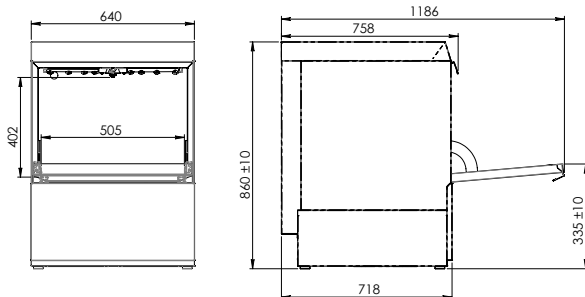

tech

Tank capacity	24 L
Boiler capacity	7 L
Wash pump power	0.75 hp / 0,55 Kw
Tank element	2,8 Kw
Boiler element	2,8 - 6 kW 400V
Standard included	

Inlet water pressure	2 - 4 bar
Inlet water temperature	55 °C
Final rinse temperature	82 °C
Wash temperature	55 °C
Weight	75 Kg
Standard included	2 racks 600x400/500x500 univ.+insert cutlery

optional

detergent disp.

drain pump

dim

support
H403xW583xD590 mm